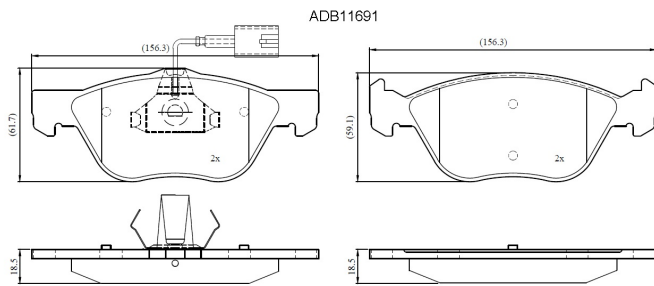

Make: ALFA ROMEO

Model: Alfa 145/146

Part Number: ADB11691

Vehicle Manufacturing/Engine:

Specifications

Fitting Position	:	Front
Model Date	:	09/94-01/97
Or. Caliper	:	
WVA	:	
FMSI	:	
Length	:	155.0/156.3
Width	:	61.7/59.1

Thickness

:

18