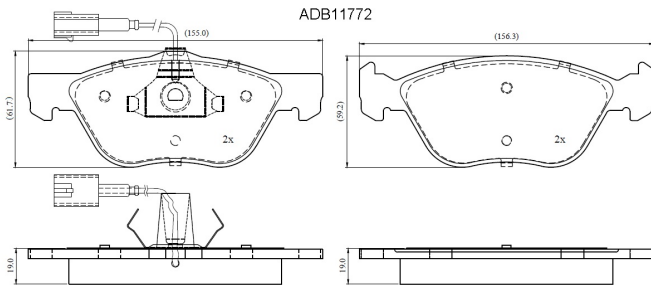

Make: ALFA ROMEO

Model: Alfa 146

Part Number: ADB11772

Vehicle Manufacturing/Engine:

Specifications

Fitting Position	:	Front
Model Date	:	03/98->
Or. Caliper	:	Ate
WVA	:	2,16,36,21,637
FMSI	:	
Length	:	155.0/156.3

Width	:	61.7/59.1
Thickness	:	19