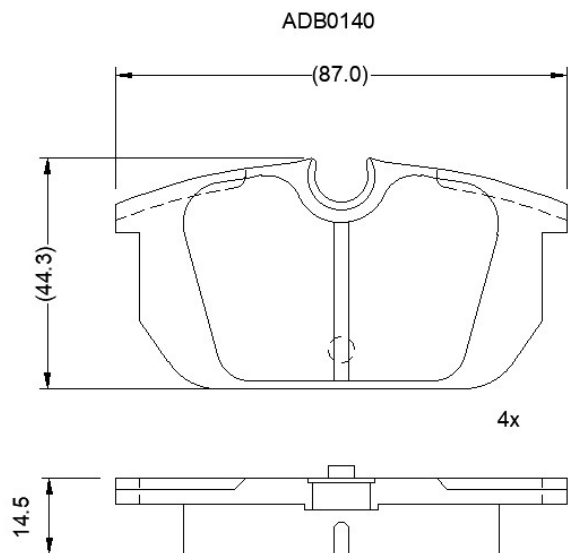

Make: ALFA ROMEO

Model: Alfa 155

Part Number: ADB0140

Vehicle Manufacturing/Engine:

Specifications

Fitting Position

:

Rear

Model Date	:	01/92-04/98
Or. Caliper	:	Locus
WVA	:	21103
FMSI	:	
Length	:	87
Width	:	44.4
Thickness	:	14.5