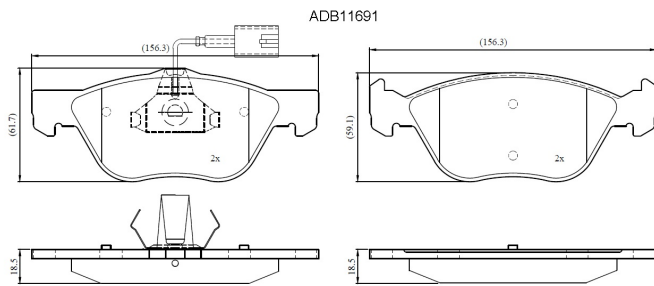

Make: ALFA ROMEO

Model: Alfa 155

Part Number: ADB11691

Vehicle Manufacturing/Engine:

Specifications

Fitting Position	:	Front
Model Date	:	01/95-04/99
Or. Caliper	:	
WVA	:	
FMSI	:	
Length	:	155.0/156.3
Width	:	61.7/59.1

Thickness

:

18