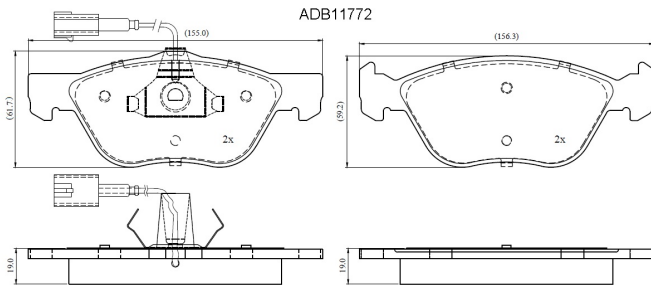

Make: ALFA ROMEO

Model: Alfa 157

Part Number: ADB11772

Vehicle Manufacturing/Engine:

Specifications

Fitting Position	:	Front
Model Date	:	10/03->
Or. Caliper	:	Ate
WVA	:	2,16,36,21,637
FMSI	:	
Length	:	155.0/156.3

Width	:	61.7/59.1
Thickness	:	19