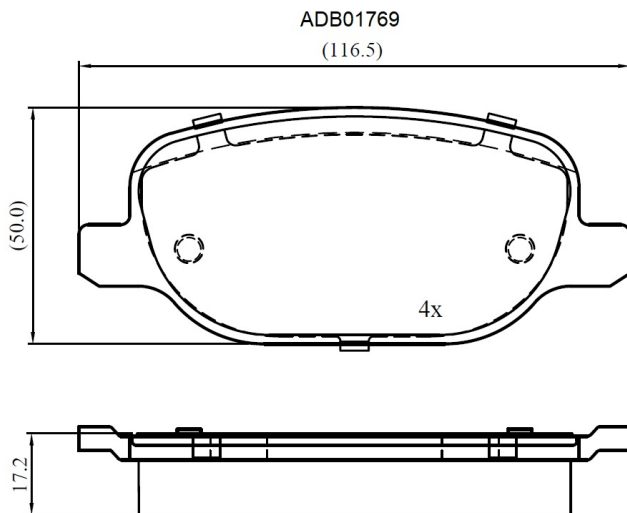

Make: ALFA ROMEO

Model: Alfa 159

Part Number: ADB01769

Vehicle Manufacturing/Engine:

Specifications

Fitting Position	:	Rear
Model Date	:	05/09->
Or. Caliper	:	Lucas

WVA	:	23760
FMSI	:	
Length	:	116.5
Width	:	50
Thickness	:	17.3