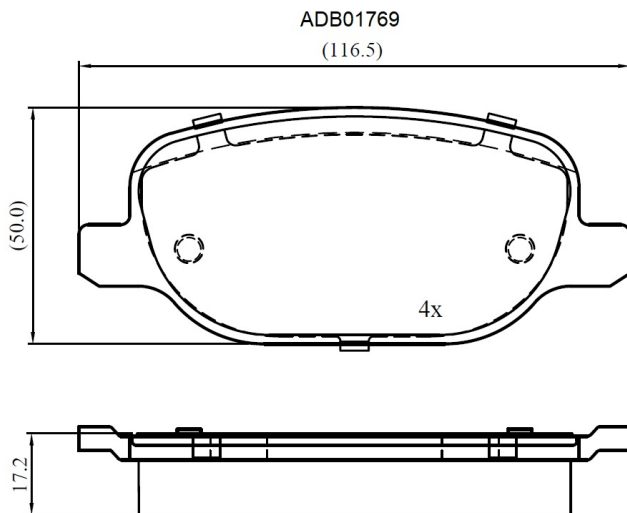

Make: ALFA ROMEO

Model: Alfa 159

Part Number: ADB01769

Vehicle Manufacturing/Engine:

Specifications

| | | |
|-------------------------|---|---------|
| Fitting Position | : | Rear |
| Model Date | : | 05/09-> |
| Or. Caliper | : | Lucas |

| | | |
|------------------|---|-------|
| WVA | : | 23760 |
| FMSI | : | |
| Length | : | 116.5 |
| Width | : | 50 |
| Thickness | : | 17.3 |