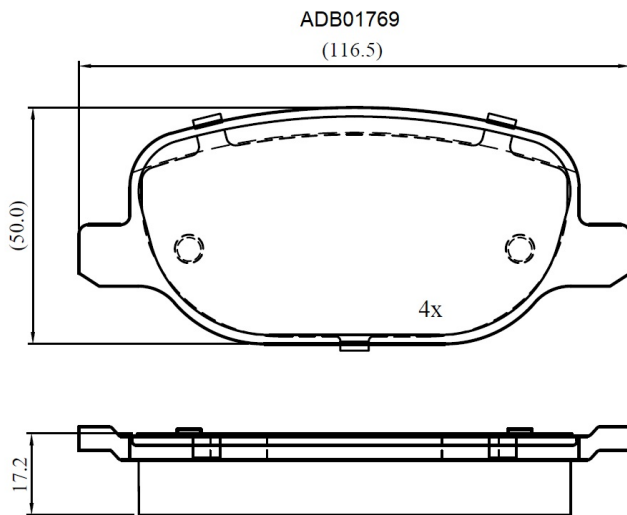

Make: ALFA ROMEO

Model: Alfa 159

Part Number: ADB01769

Vehicle Manufacturing/Engine:

Specifications

Fitting Position	:	Rear
Model Date	:	02/08->
Or. Caliper	:	Lucas

WVA	:	23760
FMSI	:	
Length	:	116.5
Width	:	50
Thickness	:	17.3