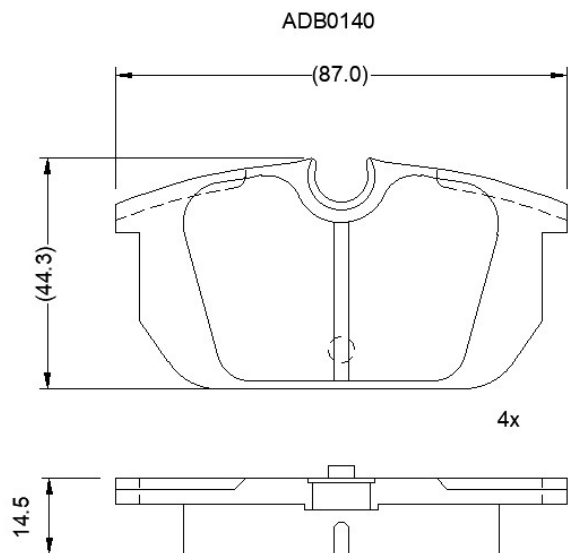

Make: ALFA ROMEO

Model: Alfa 33

Part Number: ADB0140

Vehicle Manufacturing/Engine:

Specifications

Fitting Position

:

Rear

Model Date	:	01/86-01/95
Or. Caliper	:	Locus
WVA	:	21103
FMSI	:	
Length	:	87
Width	:	44.4
Thickness	:	14.5