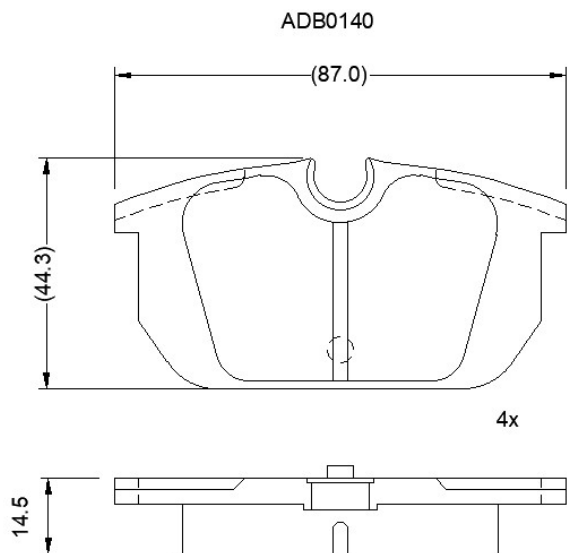

Make: ALFA ROMEO

Model: Alfa 33

Part Number: ADB0140

Vehicle Manufacturing/Engine:

Specifications

Fitting Position

:

Rear

Model Date	:	01/86-01/95
Or. Caliper	:	Locus
WVA	:	21103
FMSI	:	
Length	:	87
Width	:	44.4
Thickness	:	14.5