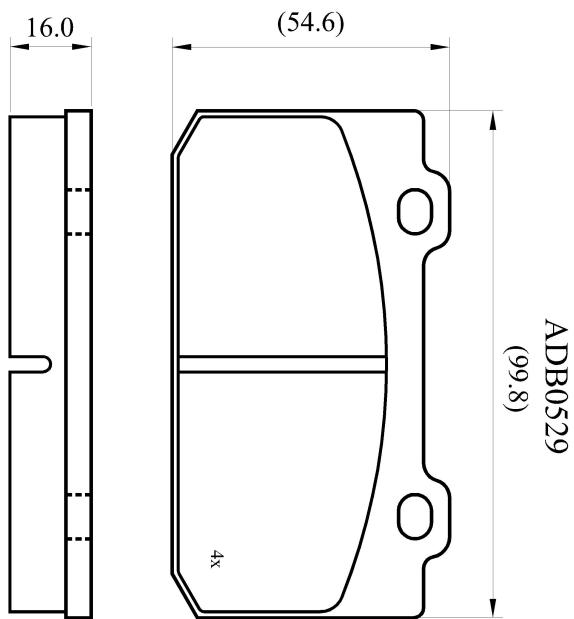

Make: ALFA ROMEO

Model: Alfa 33

Part Number: ADB0529

Vehicle Manufacturing/Engine:

Specifications

Fitting Position	:	Front
Model Date	:	01/86-01/95
Or. Caliper	:	Ate/Lucas
WVA	:	20944
FMSI	:	
Length	:	99.8
Width	:	54.6
Thickness	:	16