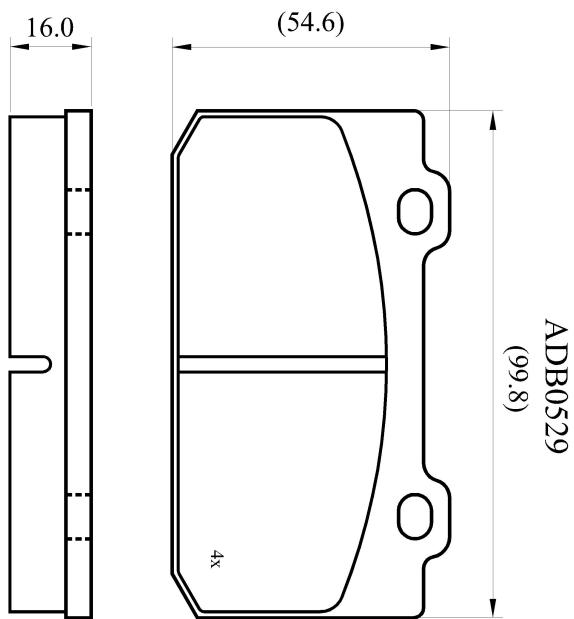

Make: ALFA ROMEO

Model: Alfa 33

Part Number: ADB0529

Vehicle Manufacturing/Engine:

Specifications

| | | |
|-------------------------|---|---------------|
| Fitting Position | : | Front |
| Model Date | : | 01/86-01/95 |
| Or. Caliper | : | Ate/Lucas/Be. |
| WVA | : | 20944 |
| FMSI | : | |
| Length | : | 99.8 |
| Width | : | 54.6 |
| Thickness | : | 16 |