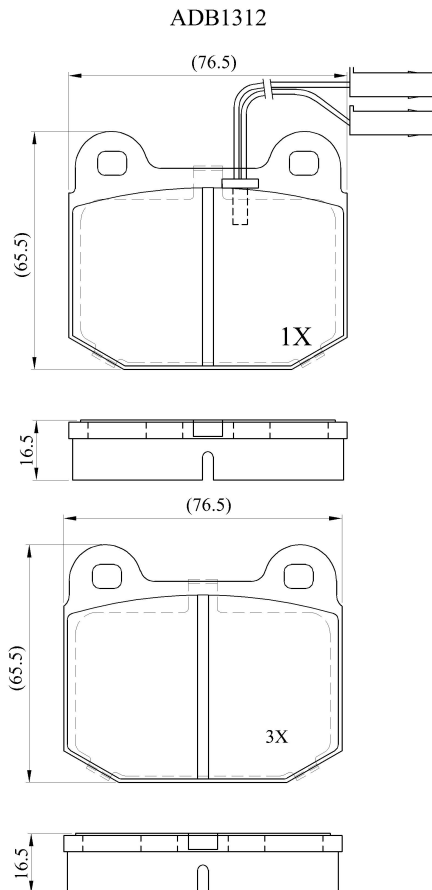

Make: ALFA ROMEO

Model: Alfa 75

Part Number: ADB1312

Vehicle Manufacturing/Engine:

Specifications

Fitting Position	:	Front
Model Date	:	09/90-01/93
Or. Caliper	:	Ate/Brembo
WVA	:	2,03,23,20,997
FMSI	:	
Length	:	76.5
Width	:	65.5
Thickness	:	16.5