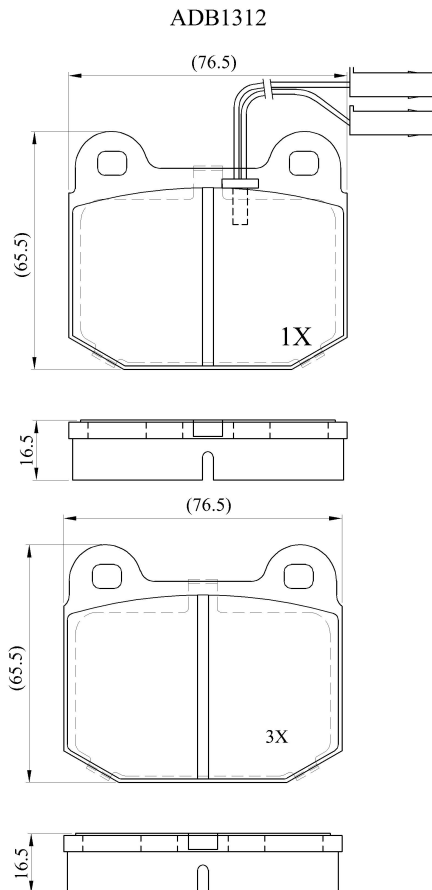

Make: ALFA ROMEO

Model: Alfa 90

Part Number: ADB1312

Vehicle Manufacturing/Engine:

Specifications

Fitting Position	:	Front
Model Date	:	01/84-01/87
Or. Caliper	:	Ate/Brembo
WVA	:	2,03,23,20,997
FMSI	:	
Length	:	76.5
Width	:	65.5
Thickness	:	16.5