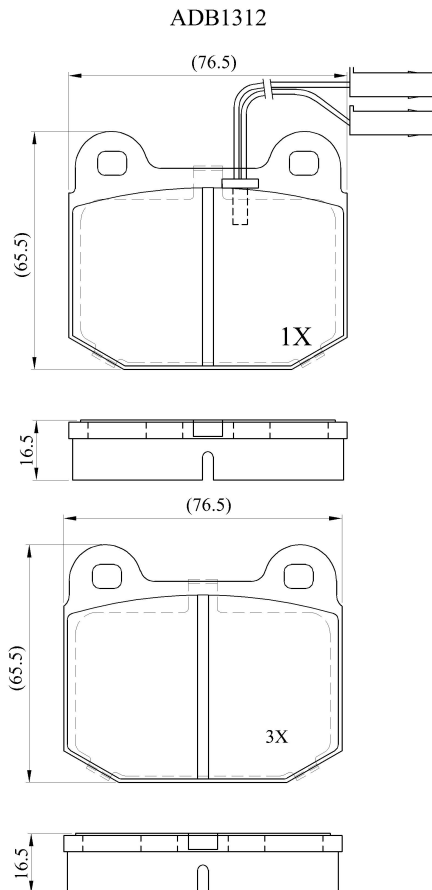

Make: ALFA ROMEO

Model: Alfa RZ

Part Number: ADB1312

Vehicle Manufacturing/Engine:

Specifications

Fitting Position	:	Front
Model Date	:	02/90-12/93
Or. Caliper	:	Ate/Brembo
WVA	:	2,03,23,20,997
FMSI	:	
Length	:	76.5
Width	:	65.5
Thickness	:	16.5