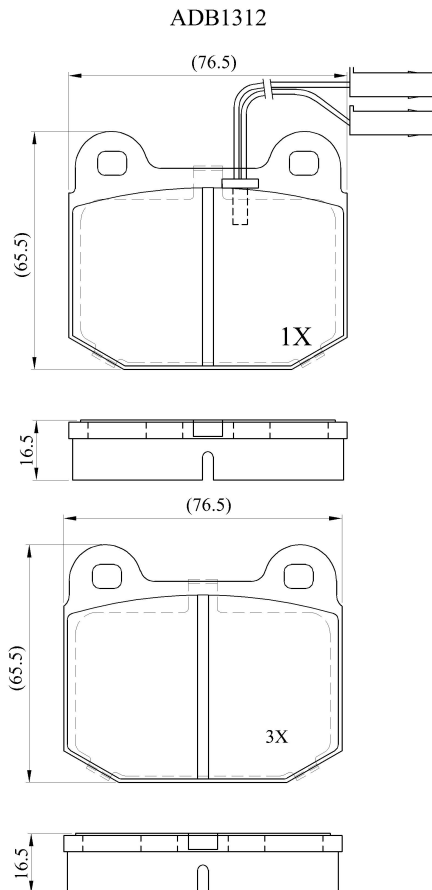

Make: ALFA ROMEO

Model: Alfa SZ

Part Number: ADB1312

Vehicle Manufacturing/Engine:

Specifications

Fitting Position	:	Front
Model Date	:	02/90-12/93
Or. Caliper	:	Ate/Brembo
WVA	:	2,03,23,20,997
FMSI	:	
Length	:	76.5
Width	:	65.5
Thickness	:	16.5