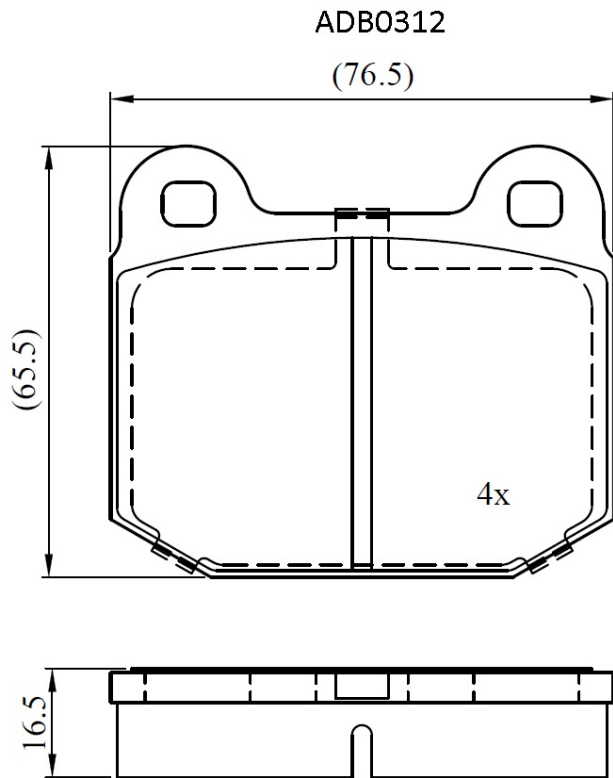

Make: ALFA ROMEO

Model: Alfetta

Part Number: ADB0312

Vehicle Manufacturing/Engine:

Specifications

Fitting Position	:	Front
Model Date	:	01/81-01/87
Or. Caliper	:	Ate
WVA	:	20323
FMSI	:	
Length	:	76.5
Width	:	65.5
Thickness	:	16.5