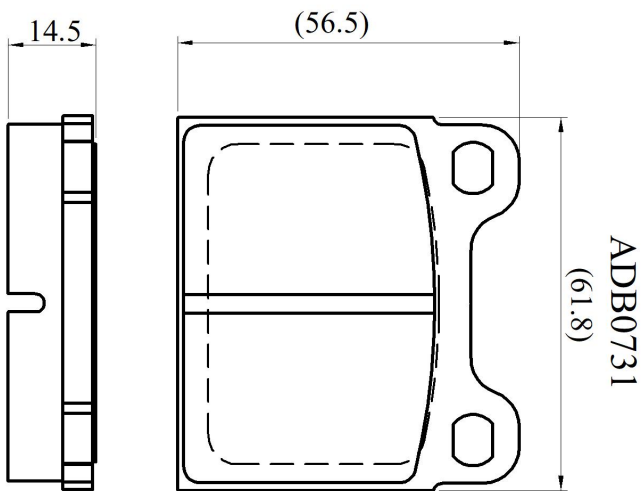

Make: ALFA ROMEO

Model: Alfetta

Part Number: ADB0731

Vehicle Manufacturing/Engine:

Specifications

Fitting Position	:	Front
Model Date	:	01/72-01/83

Or. Caliper	:	Ate
WVA	:	20034
FMSI	:	
Length	:	61.8
Width	:	56.5
Thickness	:	14.5