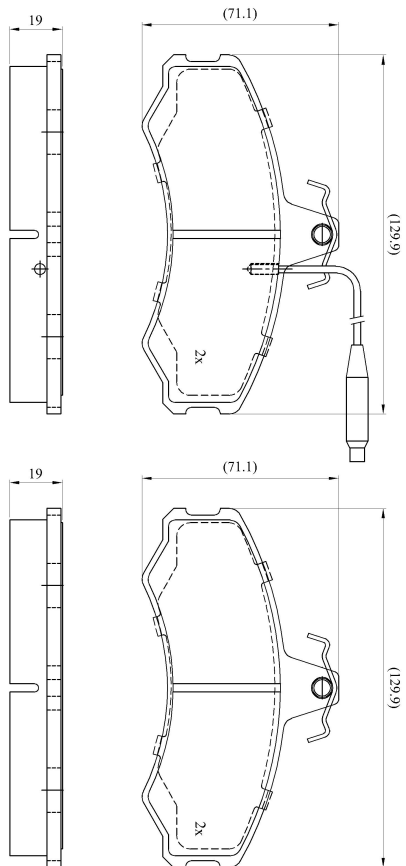

Make: ALFA ROMEO

Model: AR 6 Van

Part Number: ADB1254

Vehicle Manufacturing/Engine:

ADB1254

Specifications

Fitting Position	:	Front
Model Date	:	10/81-01/95
Or. Caliper	:	Lucas
WVA	:	20741
FMSI	:	
Length	:	130
Width	:	71.25
Thickness	:	19