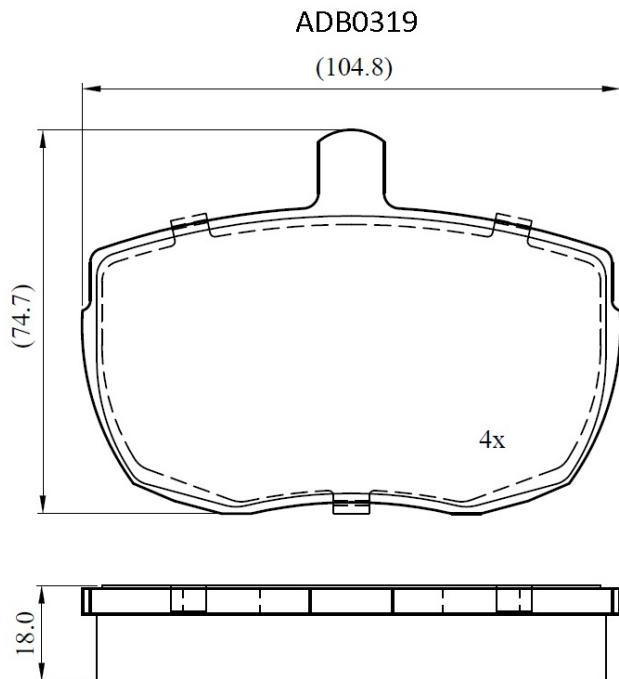

Make: ALFA ROMEO

Model: AR 8 Van

Part Number: ADB0319

Vehicle Manufacturing/Engine:

Specifications

Fitting Position	:	Front
Model Date	:	01/86-01/96
Or. Caliper	:	Lockheed
WVA	:	20359
FMSI	:	
Length	:	104.8
Width	:	74.7
Thickness	:	18