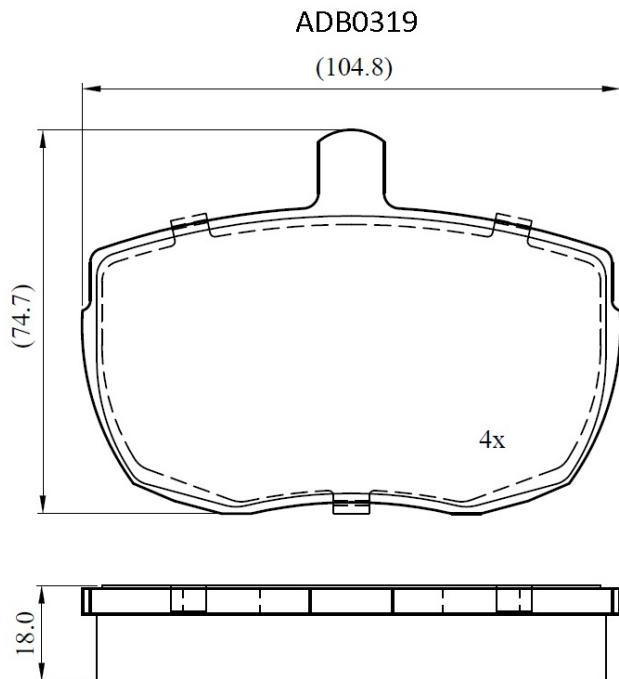

Make: ALFA ROMEO

Model: AR 8 Van

Part Number: ADB0319

Vehicle Manufacturing/Engine:

Specifications

Fitting Position	:	Front
Model Date	:	01/79-01/96
Or. Caliper	:	Lockheed
WVA	:	20359
FMSI	:	
Length	:	104.8
Width	:	74.7
Thickness	:	18