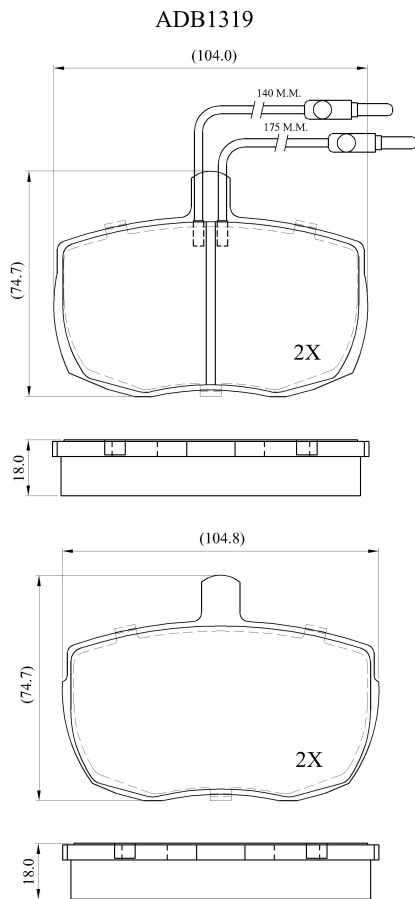

Make: ALFA ROMEO

Model: AR 8 Van

Part Number: ADB1319

Vehicle Manufacturing/Engine:

Specifications

Fitting Position	:	Front
Model Date	:	01/90-01/96
Or. Caliper	:	Lockheed
WVA	:	21190
FMSI	:	
Length	:	104.8
Width	:	74.7
Thickness	:	18