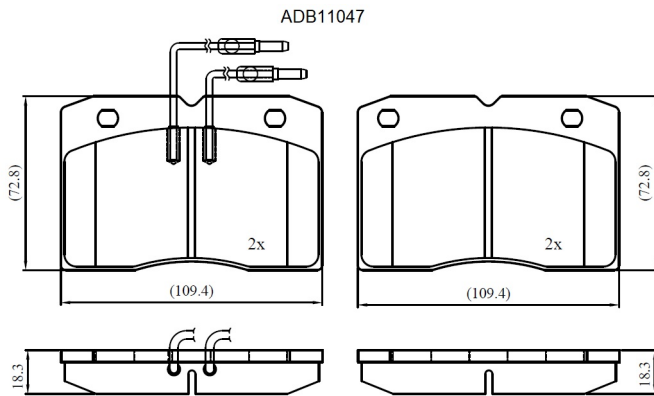

Make: ALFA ROMEO

Model: AR 8 Van

Part Number: ADB11047

Vehicle Manufacturing/Engine:

Specifications

Fitting Position	:	Front
Model Date	:	01/82-01/86
Or. Caliper	:	Brembo
WVA	:	21049
FMSI	:	

Length	:	109.4
Width	:	72.8
Thickness	:	18.3