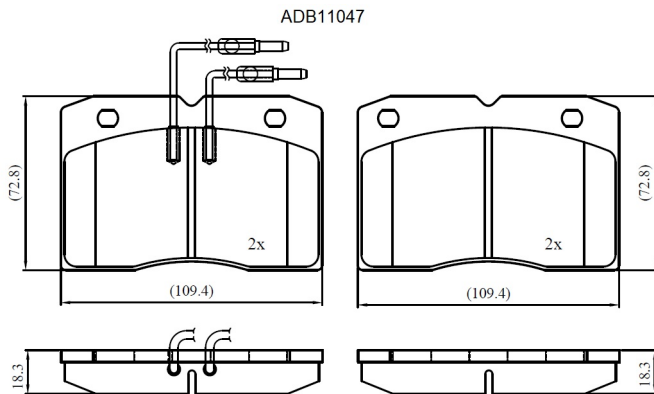

Make: ALFA ROMEO

Model: AR 8 Van

Part Number: ADB11047

Vehicle Manufacturing/Engine:

Specifications

Fitting Position	:	Front
Model Date	:	01/82-01/86
Or. Caliper	:	Brembo
WVA	:	21049
FMSI	:	

Length	:	109.4
Width	:	72.8
Thickness	:	18.3