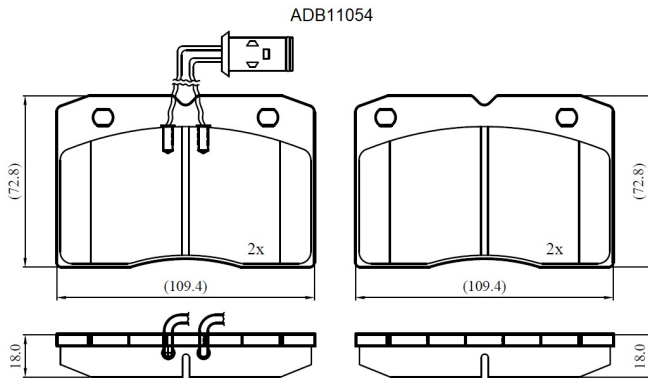

Make: ALFA ROMEO

Model: AR 8 Van

Part Number: ADB11054

Vehicle Manufacturing/Engine:

Specifications

Fitting Position	:	Front
Model Date	:	01/86-01/90
Or. Caliper	:	Brembo
WVA	:	21188
FMSI	:	

Length	:	109.4
Width	:	72.8
Thickness	:	18.3