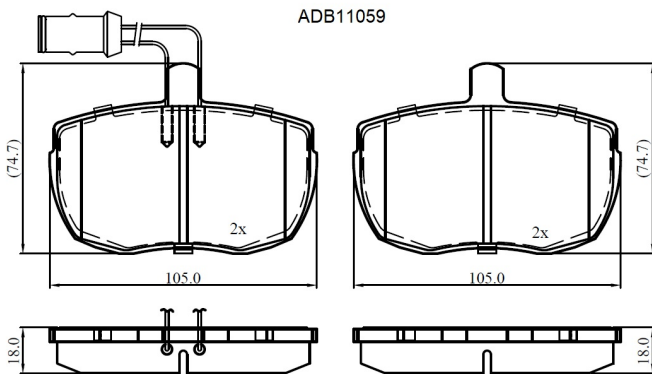

Make: ALFA ROMEO

Model: AR 8 Van

Part Number: ADB11059

Vehicle Manufacturing/Engine:

Specifications

Fitting Position	:	Front
Model Date	:	01/86-01/90
Or. Caliper	:	Lockheed
WVA	:	2,03,59,20,653
FMSI	:	

Length	:	104.8
Width	:	74.7
Thickness	:	18