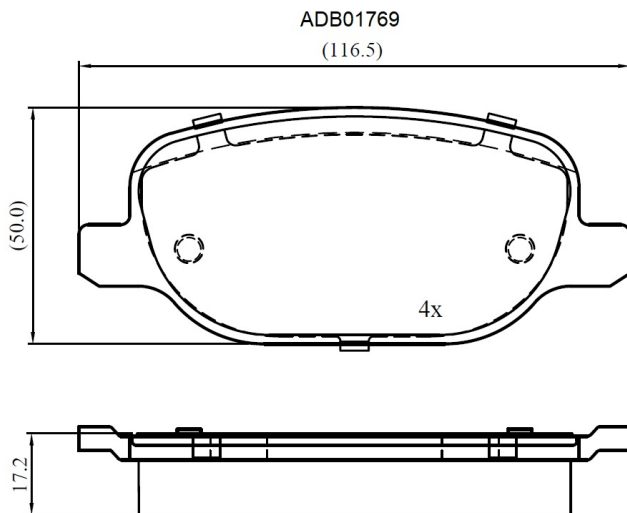

Make: ALFA ROMEO

Model: Brera

Part Number: ADB01769

Vehicle Manufacturing/Engine:

Specifications

Fitting Position	:	Rear
Model Date	:	05/09->
Or. Caliper	:	Lucas

WVA	:	23760
FMSI	:	
Length	:	116.5
Width	:	50
Thickness	:	17.3