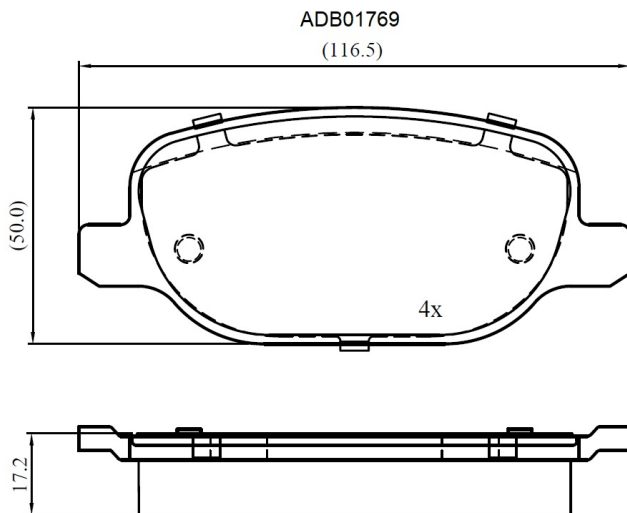

Make: ALFA ROMEO

Model: Brera

Part Number: ADB01769

Vehicle Manufacturing/Engine:

Specifications

Fitting Position	:	Rear
Model Date	:	03/08->
Or. Caliper	:	Lucas

WVA	:	23760
FMSI	:	
Length	:	116.5
Width	:	50
Thickness	:	17.3