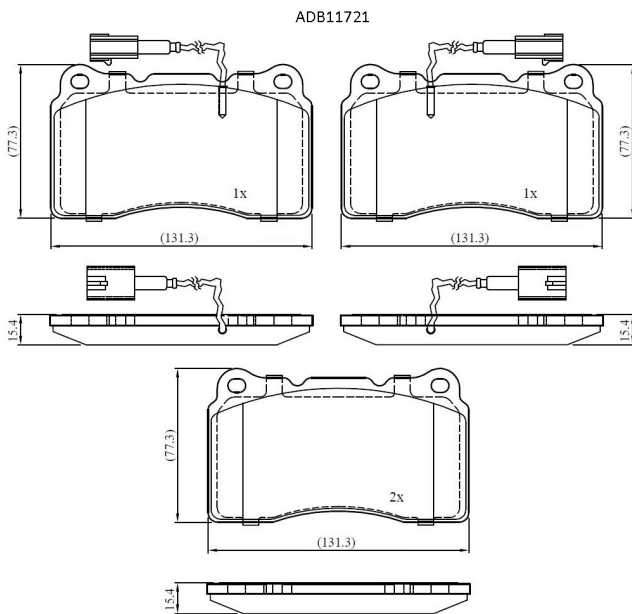

Make: ALFA ROMEO

Model: Brera

Part Number: ADB11721

Vehicle Manufacturing/Engine:

Specifications

Fitting Position

:

Front

Model Date	:	03/08->
Or. Caliper	:	Brembo
WVA	:	23,09,22,31,10,23,111
FMSI	:	
Length	:	131.3
Width	:	77.3
Thickness	:	15.4