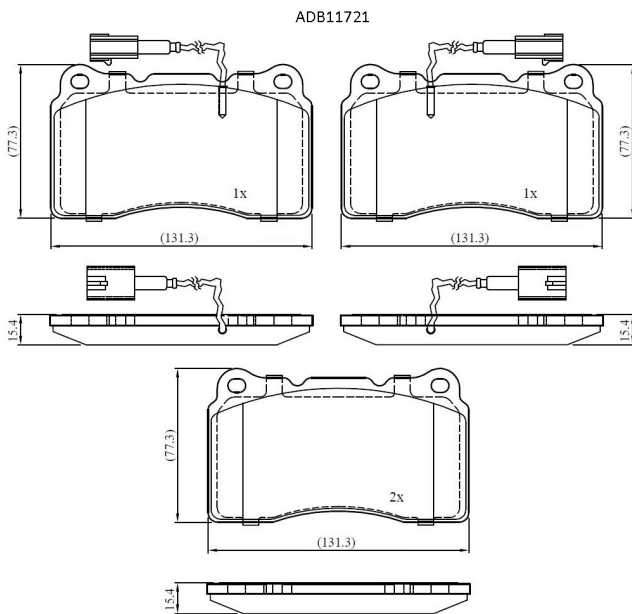

Make: ALFA ROMEO

Model: Brera

Part Number: ADB11721

Vehicle Manufacturing/Engine:

Specifications

Fitting Position : Front

Model Date	:	05/09->
Or. Caliper	:	Brembo
WVA	:	23,09,22,31,10,23,111
FMSI	:	
Length	:	131.3
Width	:	77.3
Thickness	:	15.4