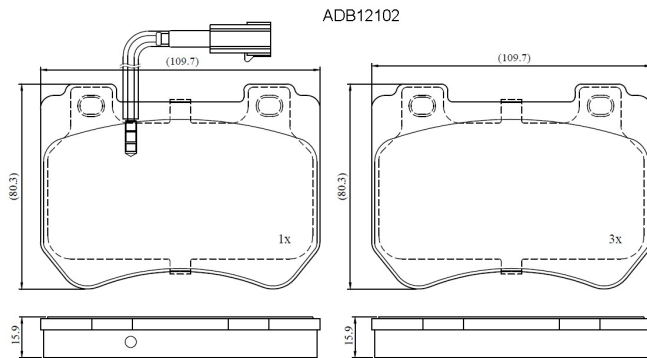

Make: ALFA ROMEO

Model: Brera

Part Number: ADB12102

Vehicle Manufacturing/Engine:

Specifications

Fitting Position	:	Front
Model Date	:	05/09-
Or. Caliper	:	Brembo
WVA	:	24852, 24853
FMSI	:	

Length	:	109.5
Width	:	80.2
Thickness	:	15.9