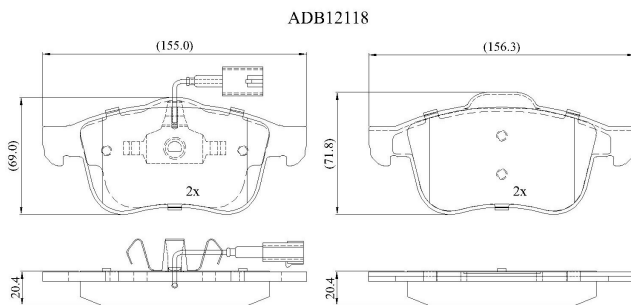

Make: ALFA ROMEO

Model: Brera

Part Number: ADB12118

Vehicle Manufacturing/Engine:

Specifications

Fitting Position	:	Front
Model Date	:	01/06-
Or. Caliper	:	ATE
WVA	:	24239, 25239
FMSI	:	

Length	:	154.8/155.0
Width	:	69.0/71.4
Thickness	:	20.4