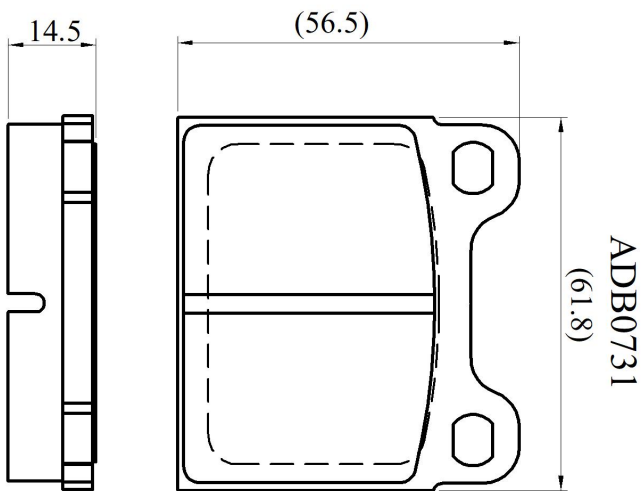

Make: ALFA ROMEO

Model: Giulia

Part Number: ADB0731

Vehicle Manufacturing/Engine:

Specifications

Fitting Position	:	Front
Model Date	:	01/67-01/76

Or. Caliper	:	Ate
WVA	:	20034
FMSI	:	
Length	:	61.8
Width	:	56.5
Thickness	:	14.5