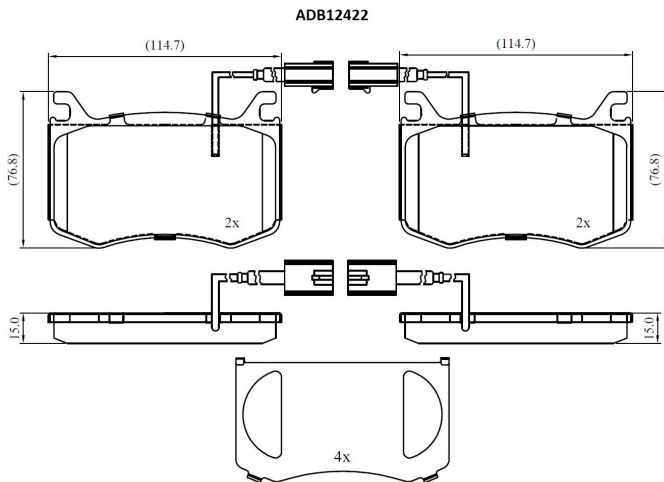

Make: ALFA ROMEO

Model: Giulia

Part Number: ADB12422

Vehicle Manufacturing/Engine:

Specifications

Fitting Position	:	Front
Model Date	:	2018-
Or. Caliper	:	

WVA	:	22,09,12,20,92,22,093
FMSI	:	
Length	:	114.5
Width	:	76.6
Thickness	:	15.5