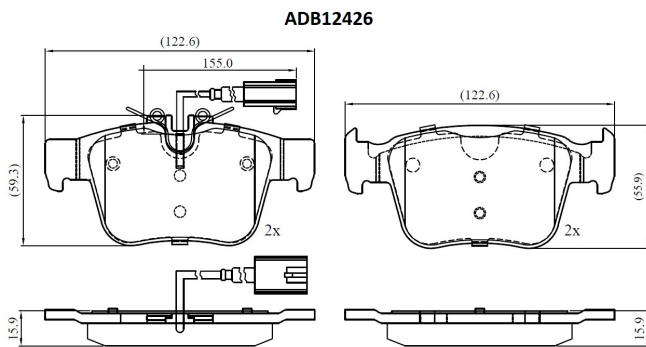

Make: ALFA ROMEO

Model: Giulia

Part Number: ADB12426

Vehicle Manufacturing/Engine:

Specifications

Fitting Position	:	Rear
Model Date	:	2018-
Or. Caliper	:	
WVA	:	22605
FMSI	:	
Length	:	123

Width	:	59.3
Thickness	:	16