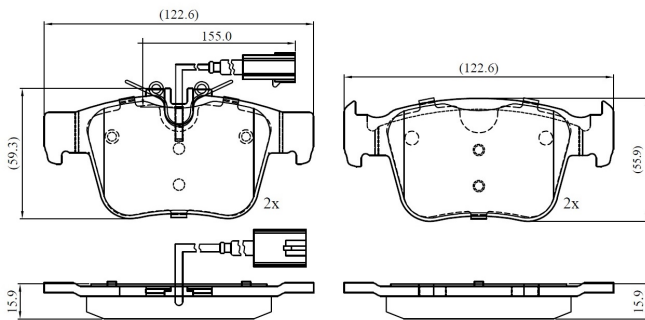

Make: ALFA ROMEO

Model: Giulia

Part Number: ADB12426

Vehicle Manufacturing/Engine:

ADB12426

Specifications

| | | |
|-------------------------|---|-------|
| Fitting Position | : | Rear |
| Model Date | : | 2017- |
| Or. Caliper | : | |
| WVA | : | 22605 |
| FMSI | : | |
| Length | : | 123 |

| | | |
|------------------|---|------|
| Width | : | 59.3 |
| Thickness | : | 16 |