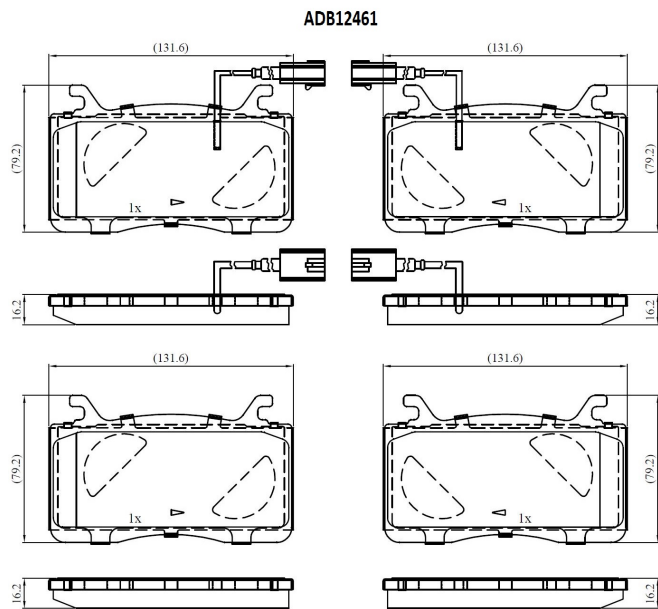

Make: ALFA ROMEO

Model: Giulia

Part Number: ADB12461

Vehicle Manufacturing/Engine:

Specifications

Fitting Position

:

Front

Model Date	:	2018-
Or. Caliper	:	
WVA	:	
FMSI	:	
Length	:	131.7
Width	:	78.7
Thickness	:	16.2