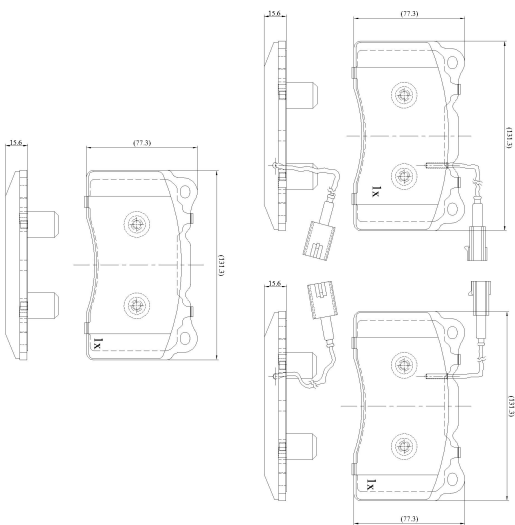

Make: ALFA ROMEO

Model: GIULIETTA (940_)

Part Number: ADB16050

Vehicle Manufacturing/Engine:

ADB16050

Specifications

Fitting Position	:	Front
Model Date	:	2010-2020
Or. Caliper	:	
WVA	:	23756
FMSI	:	
Length	:	131.7
Width	:	77.2
Thickness	:	15.7