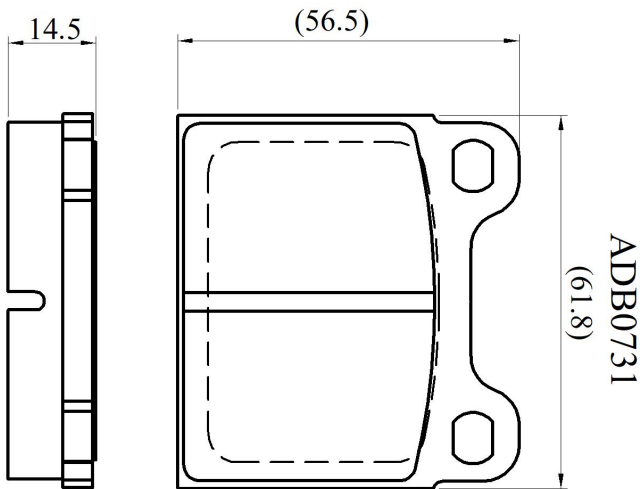

Make: ALFA ROMEO

Model: Giulietta

Part Number: ADB0731

Vehicle Manufacturing/Engine:

Specifications

| | | |
|-------------------------|---|-------------|
| Fitting Position | : | Front |
| Model Date | : | 01/77-01/86 |

| | | |
|--------------------|---|-------|
| Or. Caliper | : | Ate |
| WVA | : | 20034 |
| FMSI | : | |
| Length | : | 61.8 |
| Width | : | 56.5 |
| Thickness | : | 14.5 |