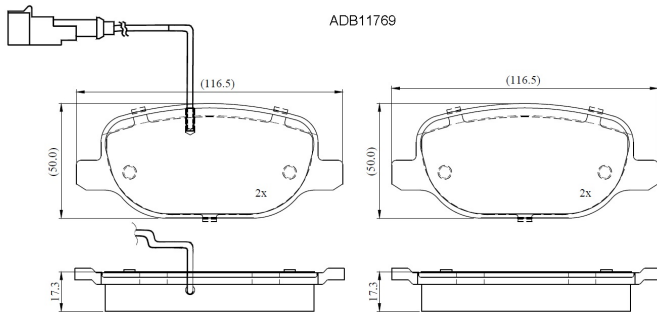

Make: ALFA ROMEO

Model: Giulietta

Part Number: ADB11769

Vehicle Manufacturing/Engine:

Specifications

Fitting Position	:	Rear
Model Date	:	04/10-
Or. Caliper	:	TRW
WVA	:	23760, 23811,24788
FMSI	:	
Length	:	116.5

Width	:	50
Thickness	:	17.3