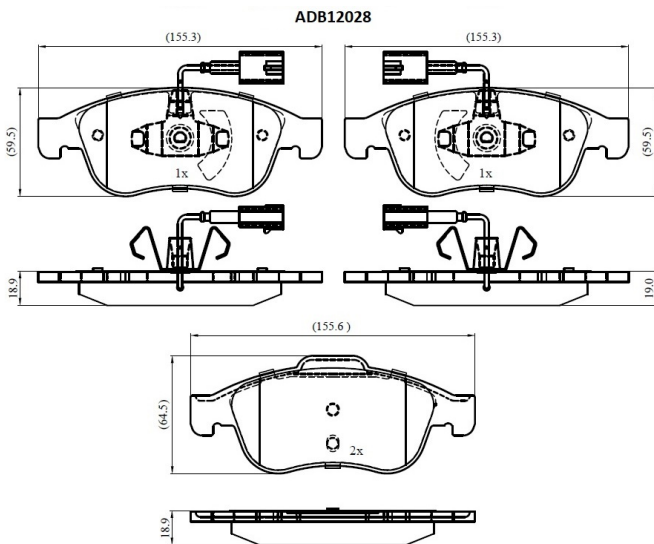

Make: ALFA ROMEO

Model: Giulietta

Part Number: ADB12028

Vehicle Manufacturing/Engine:

Specifications

Fitting Position	:	Front
Model Date	:	04/10-
Or. Caliper	:	ATE -Teves

WVA	:	25180, 24538
FMSI	:	
Length	:	155.3/155.6
Width	:	59.5/64.5
Thickness	:	18.9