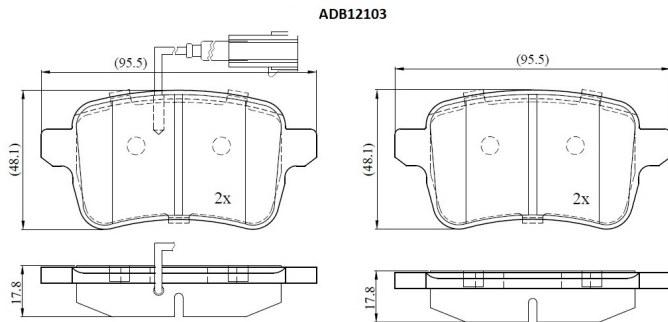

Make: ALFA ROMEO

Model: Giulietta

Part Number: ADB12103

Vehicle Manufacturing/Engine:

Specifications

Fitting Position	:	Rear
Model Date	:	04/10-
Or. Caliper	:	TRW
WVA	:	25156, 25157
FMSI	:	
Length	:	95.5

Width	:	48.2
Thickness	:	17.8