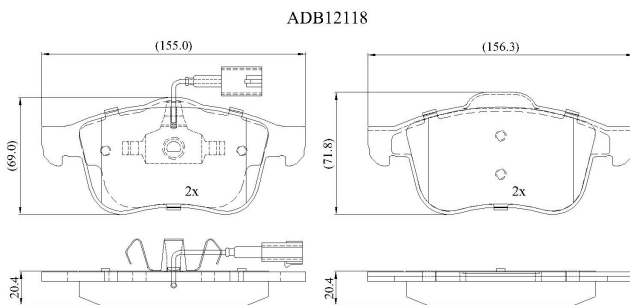

Make: ALFA ROMEO

Model: Giulietta

Part Number: ADB12118

Vehicle Manufacturing/Engine:

Specifications

Fitting Position	:	Front
Model Date	:	04/10-
Or. Caliper	:	ATE
WVA	:	24239, 25239
FMSI	:	

Length	:	154.8/155.0
Width	:	69.0/71.4
Thickness	:	20.4