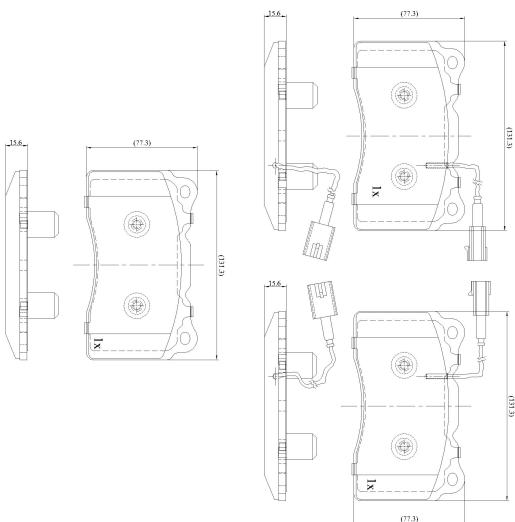

Make: ALFA ROMEO

Model: Giulietta

Part Number: ADB16050

Vehicle Manufacturing/Engine:

ADB16050

Specifications

| | | |
|-------------------------|---|-----------|
| Fitting Position | : | Front |
| Model Date | : | 12/2011-> |
| Or. Caliper | : | |
| WVA | : | 23756 |
| FMSI | : | |
| Length | : | 131.3 |
| Width | : | 77.3 |
| Thickness | : | 15.6 |