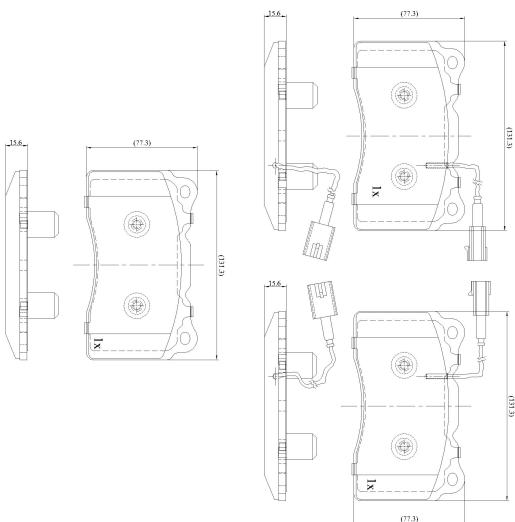

Make: ALFA ROMEO

Model: Giulietta

Part Number: ADB16050

Vehicle Manufacturing/Engine:

ADB16050

Specifications

Fitting Position	:	Front
Model Date	:	09/2013->
Or. Caliper	:	
WVA	:	23756
FMSI	:	
Length	:	131.3
Width	:	77.3
Thickness	:	15.6