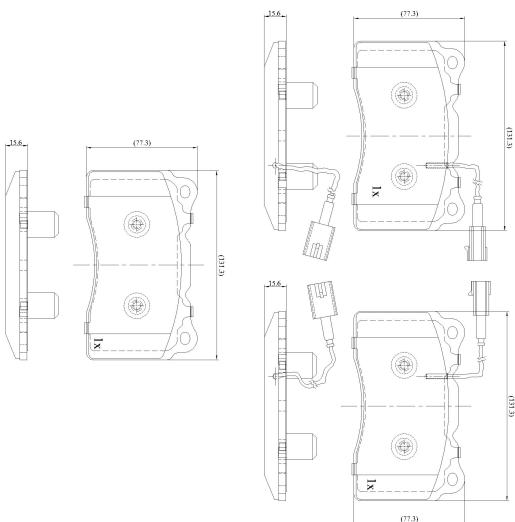

Make: ALFA ROMEO

Model: Giulietta

Part Number: ADB16050

Vehicle Manufacturing/Engine:

ADB16050

Specifications

Fitting Position	:	Front
Model Date	:	04/2010->04/2012
Or. Caliper	:	
WVA	:	23756
FMSI	:	
Length	:	131.3
Width	:	77.3
Thickness	:	15.6