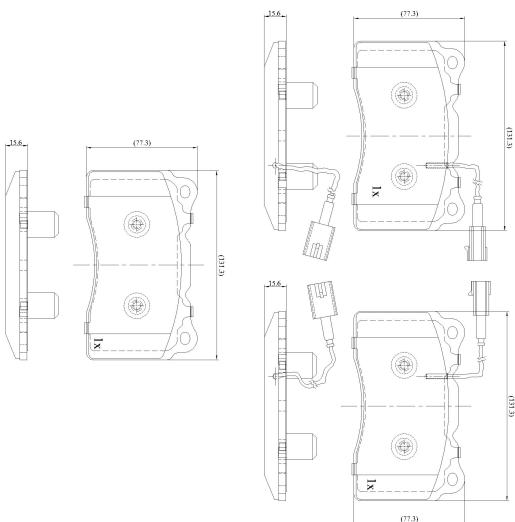

Make: ALFA ROMEO

Model: Giulietta

Part Number: ADB16050

Vehicle Manufacturing/Engine:

ADB16050

Specifications

Fitting Position	:	Front
Model Date	:	04/2010->
Or. Caliper	:	
WVA	:	23756
FMSI	:	
Length	:	131.3
Width	:	77.3
Thickness	:	15.6