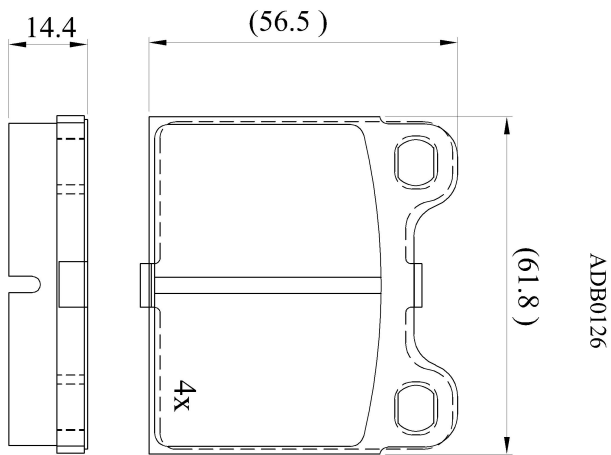

Make: ALFA ROMEO

Model: Giulietta

Part Number: ADB0126

Vehicle Manufacturing/Engine:

Specifications

Fitting Position	:	Front
Model Date	:	1977-1985
Or. Caliper	:	
WVA	:	20034
FMSI	:	
Length	:	61.8
Width	:	56.5
Thickness	:	14.4