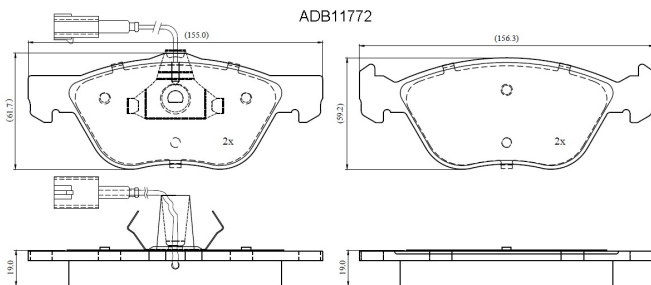

Make: ALFA ROMEO

Model: GT

Part Number: ADB11772

Vehicle Manufacturing/Engine:

Specifications

Fitting Position	:	Front
Model Date	:	11/03->
Or. Caliper	:	Ate
WVA	:	2,16,36,21,637
FMSI	:	
Length	:	155.0/156.3

Width	:	61.7/59.1
Thickness	:	19