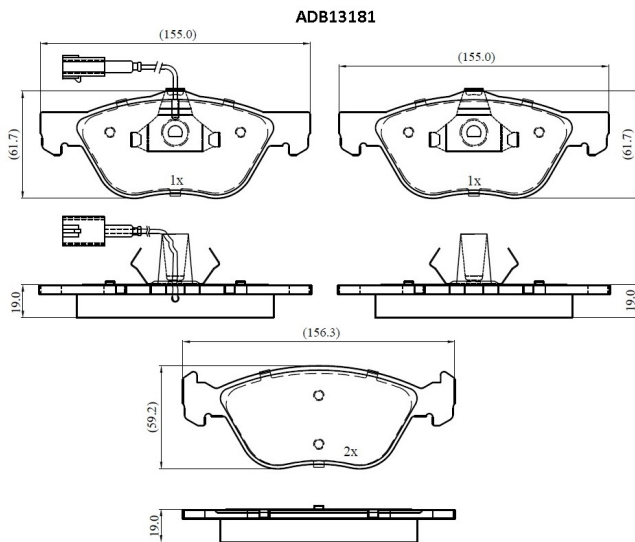

Make: ALFA ROMEO

Model: GT

Part Number: ADB13181

Vehicle Manufacturing/Engine:

Specifications

Fitting Position	:	Front
Model Date	:	2003-2010

Or. Caliper	:	
WVA	:	23289
FMSI	:	
Length	:	155.0/156.3
Width	:	61.7/59.2
Thickness	:	19